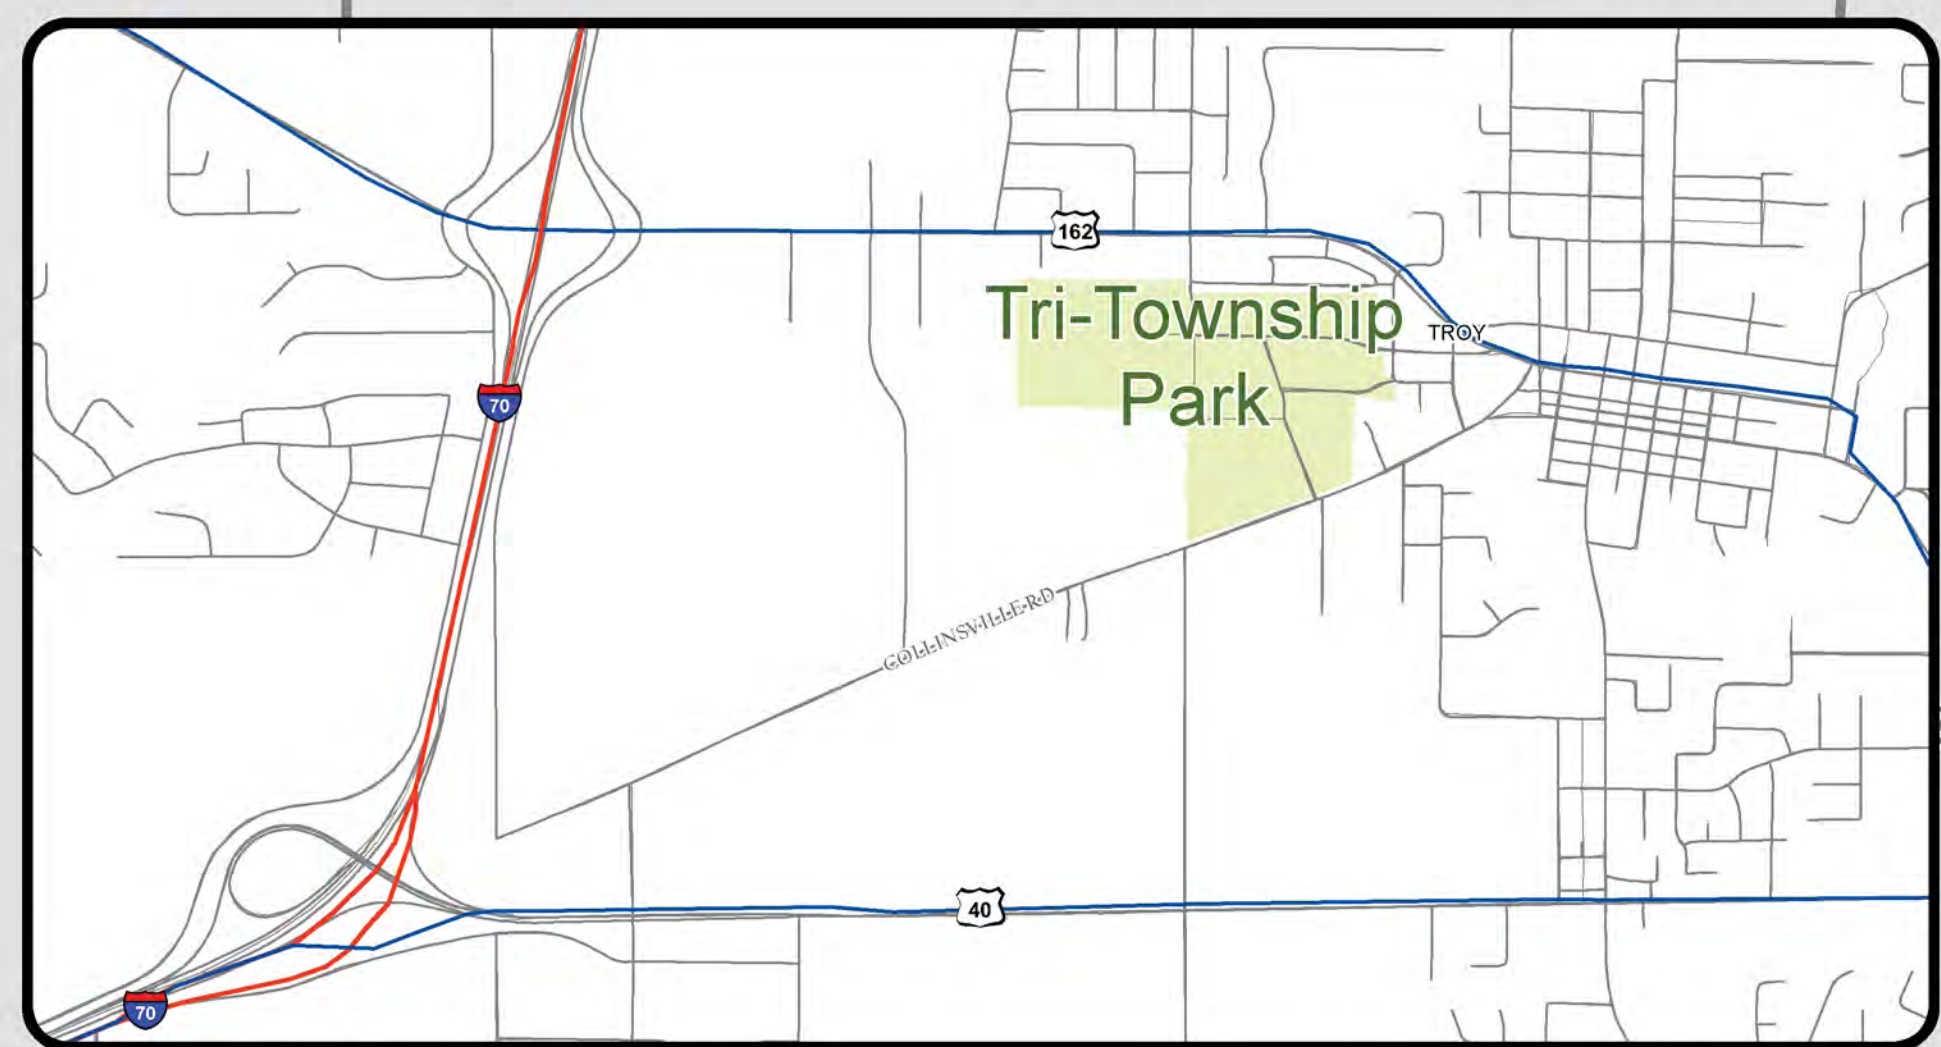

### Tri Township Park Legend

- |                   |                        |                  |
|-------------------|------------------------|------------------|
| Volleyball Courts | Playground             | Baseball Field   |
| Tennis Courts     | Mutt Mitts             | Softball Field   |
| Soccer Field      | Veterans' Memorial     | T-Ball Field     |
| Basketball Court  | Handicapped Accessible | Pavillions       |
| Skate Park        | Water Fountain         | Parking Area     |
| Walking Trail     | Concession Stand       | Planned Planting |
| Planned Trail     | Restroom               |                  |

to Route 40

to Route 162

NORTH